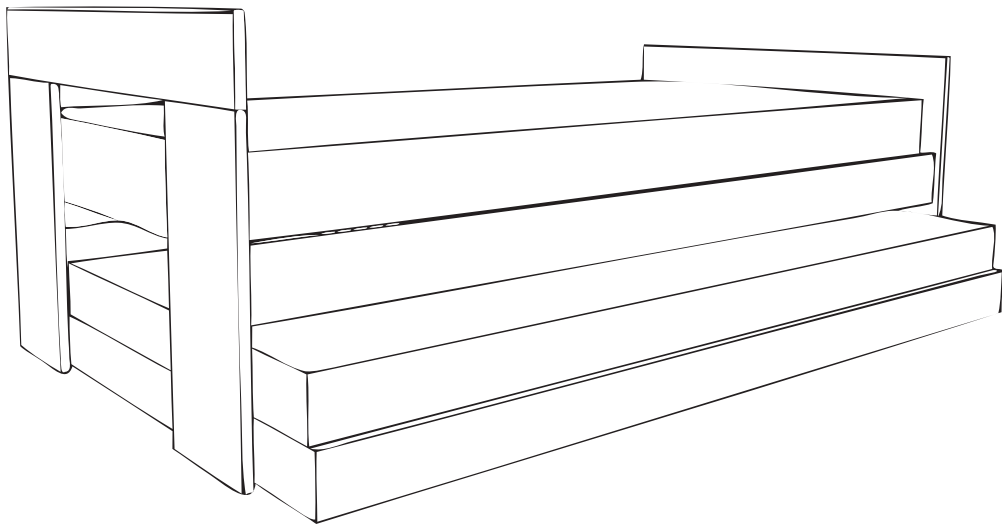

the shorty bed by peter sands

The Shorty bed series is designed and made locally by Peter Sands. Peter is strongly influenced by Danish design principles and this can be seen in the sparse clean lines of his furniture. They are based on a standard single bed size and are ideally suited to children's rooms, spare rooms and holiday houses.

The frame is all solid timber and made from specially selected Tasmanian white mesmate. It is also available in American oak and blackwood. Prices differ for each timber.

The beds come flat packed and are easily assembled using high quality fittings.

Peter Sands has also produced a handy trundle mattress frame which fits neatly under these beds or others.

Both bed and trundle can be supplied with a custom made and locally made mattress. They are double sided with an 80mm high density foam core, 30mm of hyper soft foam and quilted foam and Dacron layer on each side for the bed mattress and 100mm low density foam plus quilted foam and Dacron layer for the trundle. The mattress comes with a 10 yr guarantee.